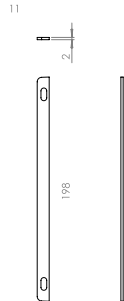

YH8D
2mm Packer Catch Jamb Mount