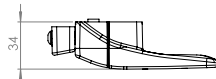

Line Drawings

Spacer

Dummy

119