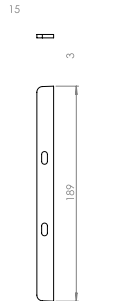

Yarra Horizon

Product Features

- ✓ Contemporary, cutting edge furniture designed to compliment modern interiors.
- ✓ Non-handed
- ✓ Twin counteracting beaks engage the catch plate, providing resistance to jemmying and restraining the door against being lifted from its rails
- ✓ Self-adjusting catch plate automatically compensates for building movement and door carriage wear to ensure correct latching after continued use
- ✓ Anti-slam plunger prevents the door being shut with beaks extended, avoiding damage to beaks and catch plate. Beaks can only be extended when the doors is closed
- ✓ Furniture and lock mechanism manufactured from high purity zinc alloy
- ✓ Available in a range of powder coat finishes (refer to pg. 4)
- ✓ Easy installation for both new and retrofit applications
- ✓ Surface mounted using the industry standard three hole cutout
- ✓ Suits timber and aluminium door frames 21.3mm to 46.4mm thick
- ✓ Suits both left and right closing doors
- ✓ Designed and manufactured in Australia
- ✓ 7 year limited tarnish resistant and 10 year limited mechanical guarantee
- ✓ Detailed installation instructions can be downloaded from www.ausloc.com

Line Drawings

Standard 'D' Inner Pull

Standard Outer Pull

Flat Outer Pull

16mm Catch Plate

25mm Catch Plate

Spacer

YH8J
6mm Pull Spacer