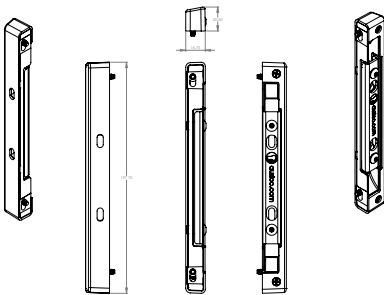

Yarra Horizon

Product Features

- ✓ Contemporary, cutting edge furniture designed to compliment modern interiors.
- ✓ Non-handed
- ✓ Twin counteracting beaks engage the catch plate, providing resistance to jemmying and restraining the door against being lifted from its rails
- ✓ Self-adjusting catch plate automatically compensates for building movement and door carriage wear to ensure correct latching after continued use
- ✓ Anti-slam plunger prevents the door being shut with beaks extended, avoiding damage to beaks and catch plate. Beaks can only be extended when the doors is closed
- ✓ Furniture and lock mechanism manufactured from high purity zinc alloy
- ✓ Available in a range of powder coat finishes (refer to pg. 4)
- ✓ Easy installation for both new and retrofit applications
- ✓ Surface mounted using the industry standard three hole cutout
- ✓ Suits timber and aluminium door frames 21.3mm to 46.4mm thick
- ✓ Suits both left and right closing doors
- ✓ Designed and manufactured in Australia
- ✓ 7 year limited tarnish resistant and 10 year limited mechanical guarantee
- ✓ Detailed installation instructions can be downloaded from www.ausloc.com

Line Drawings

Standard 'D' Inner Pull

Standard Outer Pull

Flat Outer Pull

16mm Catch Plate

25mm Catch Plate

Spacer

YH8J
6mm Pull Spacer