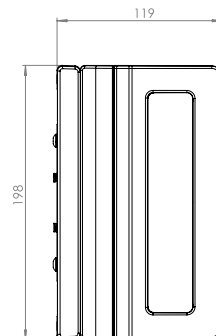

Line Drawings

Standard 'D' Inner Pull

Standard Outer Pull

Flat Outer Pull

16mm Catch Plate

25mm Catch Plate

Spacer

YH8J
6mm Pull Spacer

YH8C
3mm Packer Catch Face Mount

YH8D
2mm Packer Catch Jamb Mount

YH8P
6mm Packer Catch Jamb Mount

YH8O
6mm Packer Catch Jamb Mount

YH8N
4mm Packer D Pull

Dummy

119

How to Order