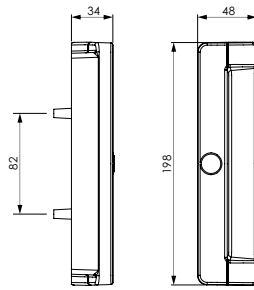

Yarra Horizon

Product Features

- ✓ Contemporary, cutting edge furniture designed to compliment modern interiors.
- ✓ Non-handed
- ✓ Twin counteracting beaks engage the catch plate, providing resistance to jemmying and restraining the door against being lifted from its rails
- ✓ Self-adjusting catch plate automatically compensates for building movement and door carriage wear to ensure correct latching after continued use
- ✓ Anti-slam plunger prevents the door being shut with beaks extended, avoiding damage to beaks and catch plate. Beaks can only be extended when the doors is closed
- ✓ Furniture and lock mechanism manufactured from high purity zinc alloy
- ✓ Available in a range of powder coat finishes (refer to pg. 4)
- ✓ Easy installation for both new and retrofit applications
- ✓ Surface mounted using the industry standard three hole cutout
- ✓ Suits timber and aluminium door frames 21.3mm to 46.4mm thick
- ✓ Suits both left and right closing doors
- ✓ Designed and manufactured in Australia
- ✓ 7 year limited tarnish resistant and 10 year limited mechanical guarantee
- ✓ Detailed installation instructions can be downloaded from www.ausloc.com

Line Drawings

Standard 'D' Inner Pull

Standard Outer Pull

Flat Outer Pull

16mm Catch Plate

25mm Catch Plate

Spacer

YH8J
6mm Pull Spacer