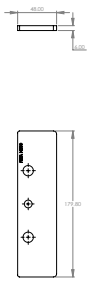

Yarra Horizon

Product Features

- ✓ Contemporary, cutting edge furniture designed to compliment modern interiors.
- ✓ Non-handed
- ✓ Twin counteracting beaks engage the catch plate, providing resistance to jemmying and restraining the door against being lifted from its rails
- ✓ Self-adjusting catch plate automatically compensates for building movement and door carriage wear to ensure correct latching after continued use
- ✓ Anti-slam plunger prevents the door being shut with beaks extended, avoiding damage to beaks and catch plate. Beaks can only be extended when the doors is closed
- ✓ Furniture and lock mechanism manufactured from high purity zinc alloy
- ✓ Available in a range of powder coat finishes (refer to pg. 4)
- ✓ Easy installation for both new and retrofit applications
- ✓ Surface mounted using the industry standard three hole cutout
- ✓ Suits timber and aluminium door frames 21.3mm to 46.4mm thick
- ✓ Suits both left and right closing doors
- ✓ Designed and manufactured in Australia
- ✓ 7 year limited tarnish resistant and 10 year limited mechanical guarantee
- ✓ Detailed installation instructions can be downloaded from www.ausloc.com

Line Drawings

Standard 'D' Inner Pull

Standard Outer Pull

Flat Outer Pull

16mm Catch Plate

25mm Catch Plate

Spacer

YH8J
6mm Pull Spacer