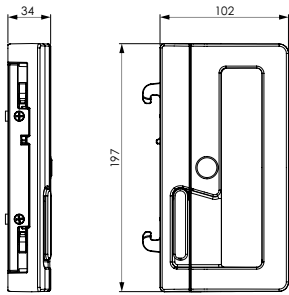

Yarra Horizon

Product Features

- ✓ Contemporary, cutting edge furniture designed to compliment modern interiors.
- ✓ Non-handed
- ✓ Twin counteracting beaks engage the catch plate, providing resistance to jemmying and restraining the door against being lifted from its rails
- ✓ Self-adjusting catch plate automatically compensates for building movement and door carriage wear to ensure correct latching after continued use
- ✓ Anti-slam plunger prevents the door being shut with beaks extended, avoiding damage to beaks and catch plate. Beaks can only be extended when the doors is closed
- ✓ Furniture and lock mechanism manufactured from high purity zinc alloy
- ✓ Available in a range of powder coat finishes (refer to pg. 4)
- ✓ Easy installation for both new and retrofit applications
- ✓ Surface mounted using the industry standard three hole cutout
- ✓ Suits timber and aluminium door frames 21.3mm to 46.4mm thick
- ✓ Suits both left and right closing doors
- ✓ Designed and manufactured in Australia
- ✓ 7 year limited tarnish resistant and 10 year limited mechanical guarantee
- ✓ Detailed installation instructions can be downloaded from www.ausloc.com

Line Drawings

Standard 'D' Inner Pull

Standard Outer Pull

Flat Outer Pull

16mm Catch Plate

25mm Catch Plate

Spacer

YH8J
6mm Pull Spacer