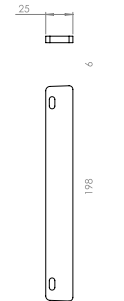

YH8O
6mm Packer Catch Jamb Mount