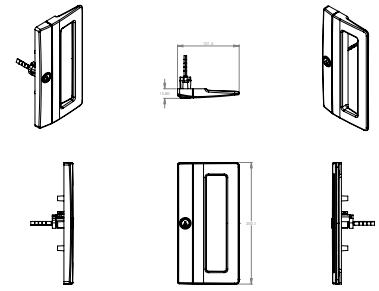

Yarra Horizon

Product Features

- ✓ Contemporary, cutting edge furniture designed to compliment modern interiors.
- ✓ Non-handed
- ✓ Twin counteracting beaks engage the catch plate, providing resistance to jemmying and restraining the door against being lifted from its rails
- ✓ Self-adjusting catch plate automatically compensates for building movement and door carriage wear to ensure correct latching after continued use
- ✓ Anti-slam plunger prevents the door being shut with beaks extended, avoiding damage to beaks and catch plate. Beaks can only be extended when the doors is closed
- ✓ Furniture and lock mechanism manufactured from high purity zinc alloy
- ✓ Available in a range of powder coat finishes (refer to pg. 4)
- ✓ Easy installation for both new and retrofit applications
- ✓ Surface mounted using the industry standard three hole cutout
- ✓ Suits timber and aluminium door frames 21.3mm to 46.4mm thick
- ✓ Suits both left and right closing doors
- ✓ Designed and manufactured in Australia
- ✓ 7 year limited tarnish resistant and 10 year limited mechanical guarantee
- ✓ Detailed installation instructions can be downloaded from www.ausloc.com

Line Drawings

Standard 'D' Inner Pull

Standard Outer Pull

Flat Outer Pull

16mm Catch Plate

25mm Catch Plate

Spacer

YH8J
6mm Pull Spacer