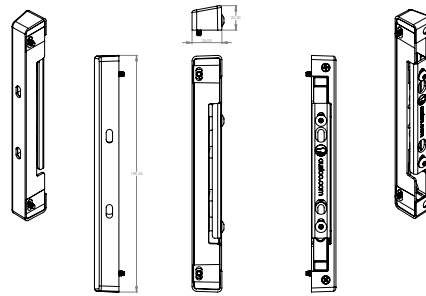

Yarra Horizon

Product Features

- ✓ Contemporary, cutting edge furniture designed to compliment modern interiors.
- ✓ Non-handed
- ✓ Twin counteracting beaks engage the catch plate, providing resistance to jemmying and restraining the door against being lifted from its rails
- ✓ Self-adjusting catch plate automatically compensates for building movement and door carriage wear to ensure correct latching after continued use
- ✓ Anti-slam plunger prevents the door being shut with beaks extended, avoiding damage to beaks and catch plate. Beaks can only be extended when the doors is closed
- ✓ Furniture and lock mechanism manufactured from high purity zinc alloy
- ✓ Available in a range of powder coat finishes (refer to pg. 4)
- ✓ Easy installation for both new and retrofit applications
- ✓ Surface mounted using the industry standard three hole cutout
- ✓ Suits timber and aluminium door frames 21.3mm to 46.4mm thick
- ✓ Suits both left and right closing doors
- ✓ Designed and manufactured in Australia
- ✓ 7 year limited tarnish resistant and 10 year limited mechanical guarantee
- ✓ Detailed installation instructions can be downloaded from www.ausloc.com

Line Drawings

Standard 'D' Inner Pull

Standard Outer Pull

Flat Outer Pull

16mm Catch Plate

25mm Catch Plate

Spacer

YH8J
6mm Pull Spacer