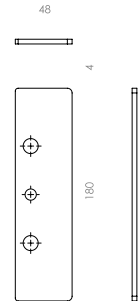

Line Drawings

Standard 'D' Inner Pull

Standard Outer Pull

Flat Outer Pull

16mm Catch Plate

25mm Catch Plate

Spacer

YH8J
6mm Pull Spacer

YH8C
3mm Packer Catch Face Mount

YH8D
2mm Packer Catch Jamb Mount

YH8P
6mm Packer Catch Jamb Mount

YH8O
6mm Packer Catch Jamb Mount

YH8N
4mm Packer D Pull

Dummy

119

How to Order